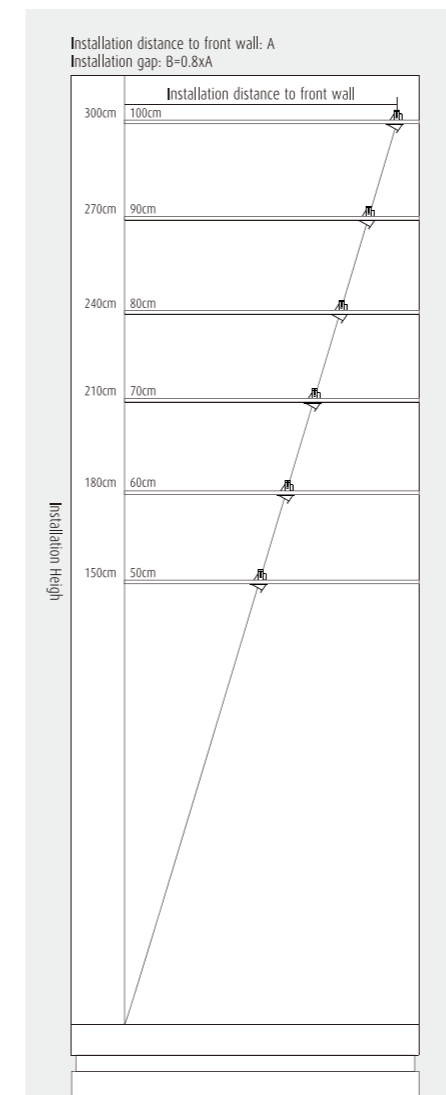

50cm short installation distance.

Sprite X4 supports the wall-washing distance of 50cm minimum. The lamp spacing is 0.8 times the distance between lamps and walls. The layout of the wall-washing lighting

arrangement for exhibition cabinets becomes very simple. When the lamp is installed 60cm away from the wall, e.g., the lamp spacing is 60cm x 0.8=48cm, and the exhibition cabinet will achieve the ideal wall washing effect.