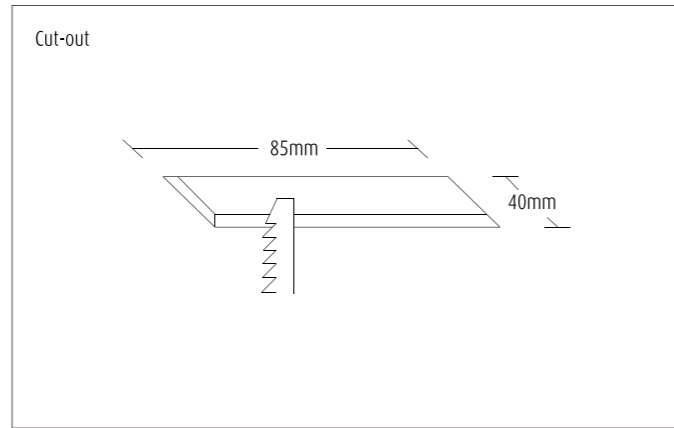

Sprite X4 Museum Cabinet Wallwasher