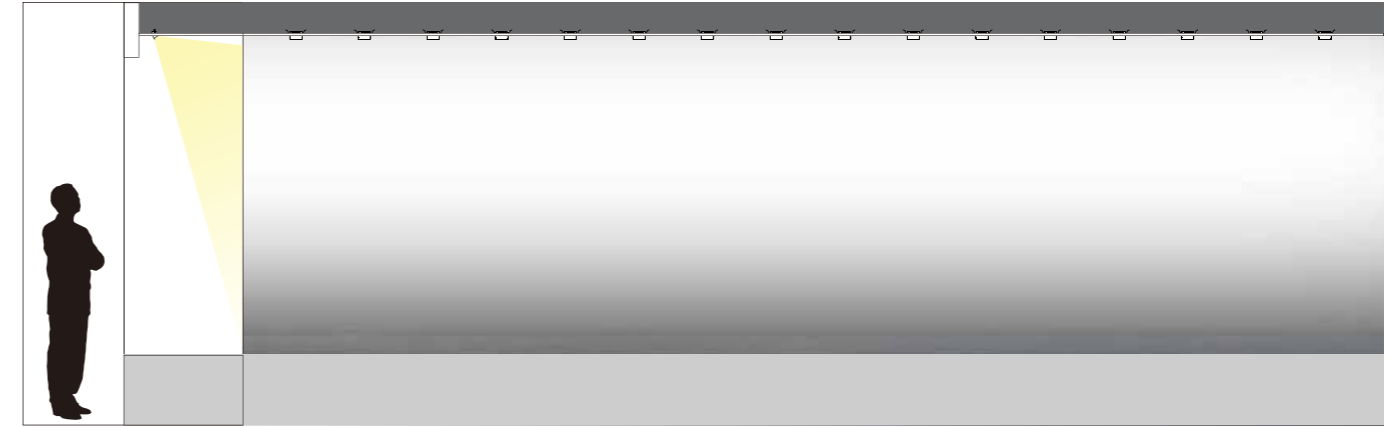

Sprite X4 Museum Cabinet Wallwasher

Fixed 30° projection angle, simple and effective.

Sprite X4 recessed cabinet wallwasher is specially designed for museum exhibition cabinets. As long as the installation is

planned in advance and the location is reasonable, the illumination can be parallel and coherent, and the wall-washing effect can be uniform. Rectangular light outlet, unique optical design solve

the problem of splicing discontinuity on the left and right directions, bring out satisfactory wallwashing effect and save great effort.