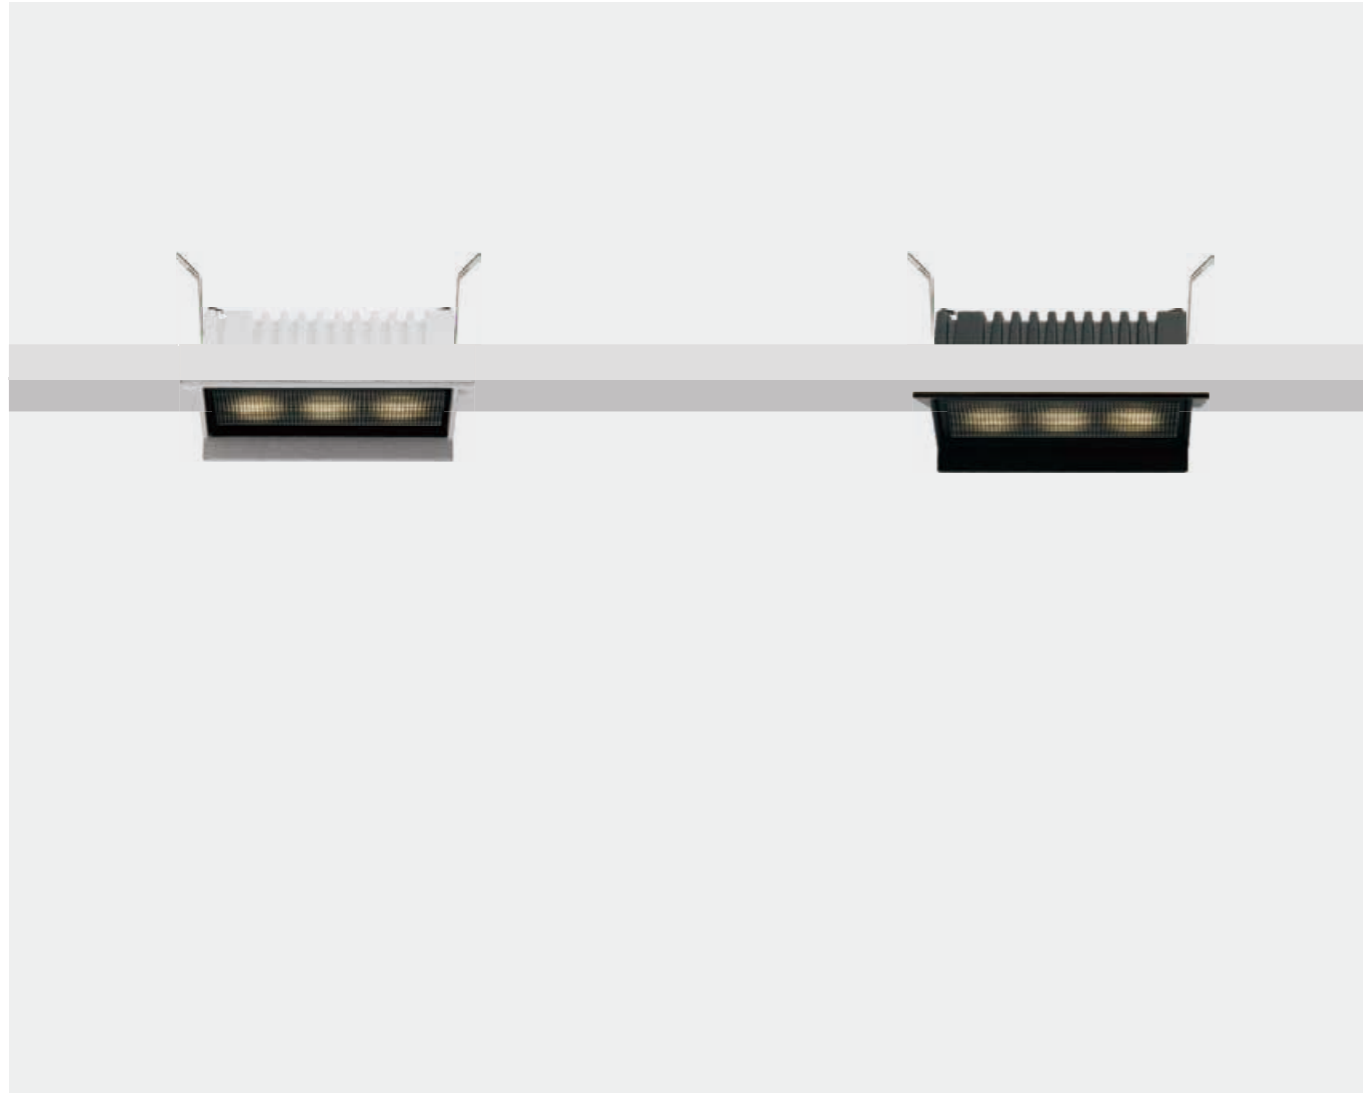

Collimated Light Technology  
Triod optical system  
Higher lighting efficiency, more lighting effects.

Sprite X4, Museum cabinet wallwasher.  
Minimalist pure encountering with precision optics, makes unique museum cabinet wallwash lighting simple.

## Sprite X4 Museum Cabinet Wallwasher

AKZU Sprite X4 recessed cabinet wallwasher is specially designed for museum high cabinet, open cabinet (painting cabinet) wall washing lighting. Its unique wedge structure and 50° depth anti-glare design make the whole exhibition cabinet space extremely simple. At the same time, it makes the implementation of museum wall washing lighting system simpler and more guaranteed by its own 30° inclination angle and simple ratio of 0.8 lamp spacing/wall spacing. Sprite X4 makes the facade of exhibition cabinet wall uniform, transparent and shining, no matter it is plane painting or painting exhibits or background instructions, are clearly and comfortably presented. Advanced intelligent dimming function can realize the gradual increase of illumination when the audience moves to the front of the exhibition cabinet, while when there is no audience, it can be lowered to a low illumination state, which saves energy and protects cultural relics. AKZU Sprite X4 recessed cabinet wallwasher is the professional choice of museum exhibition cabinet background lighting and painting cabinet wall washing lighting.

## Sprite X4 Museum Cabinet Wallwasher

**Fixed 30° projection angle, simple and effective.**

Sprite X4 recessed cabinet wallwasher is specially designed for museum exhibition cabinets. As long as the installation is

planned in advance and the location is reasonable, the illumination can be parallel and coherent, and the wall-washing effect can be uniform. Rectangular light outlet, unique optical design solve

the problem of splicing discontinuity on the left and right directions, bring out satisfactory wallwashing effect and save great effort.