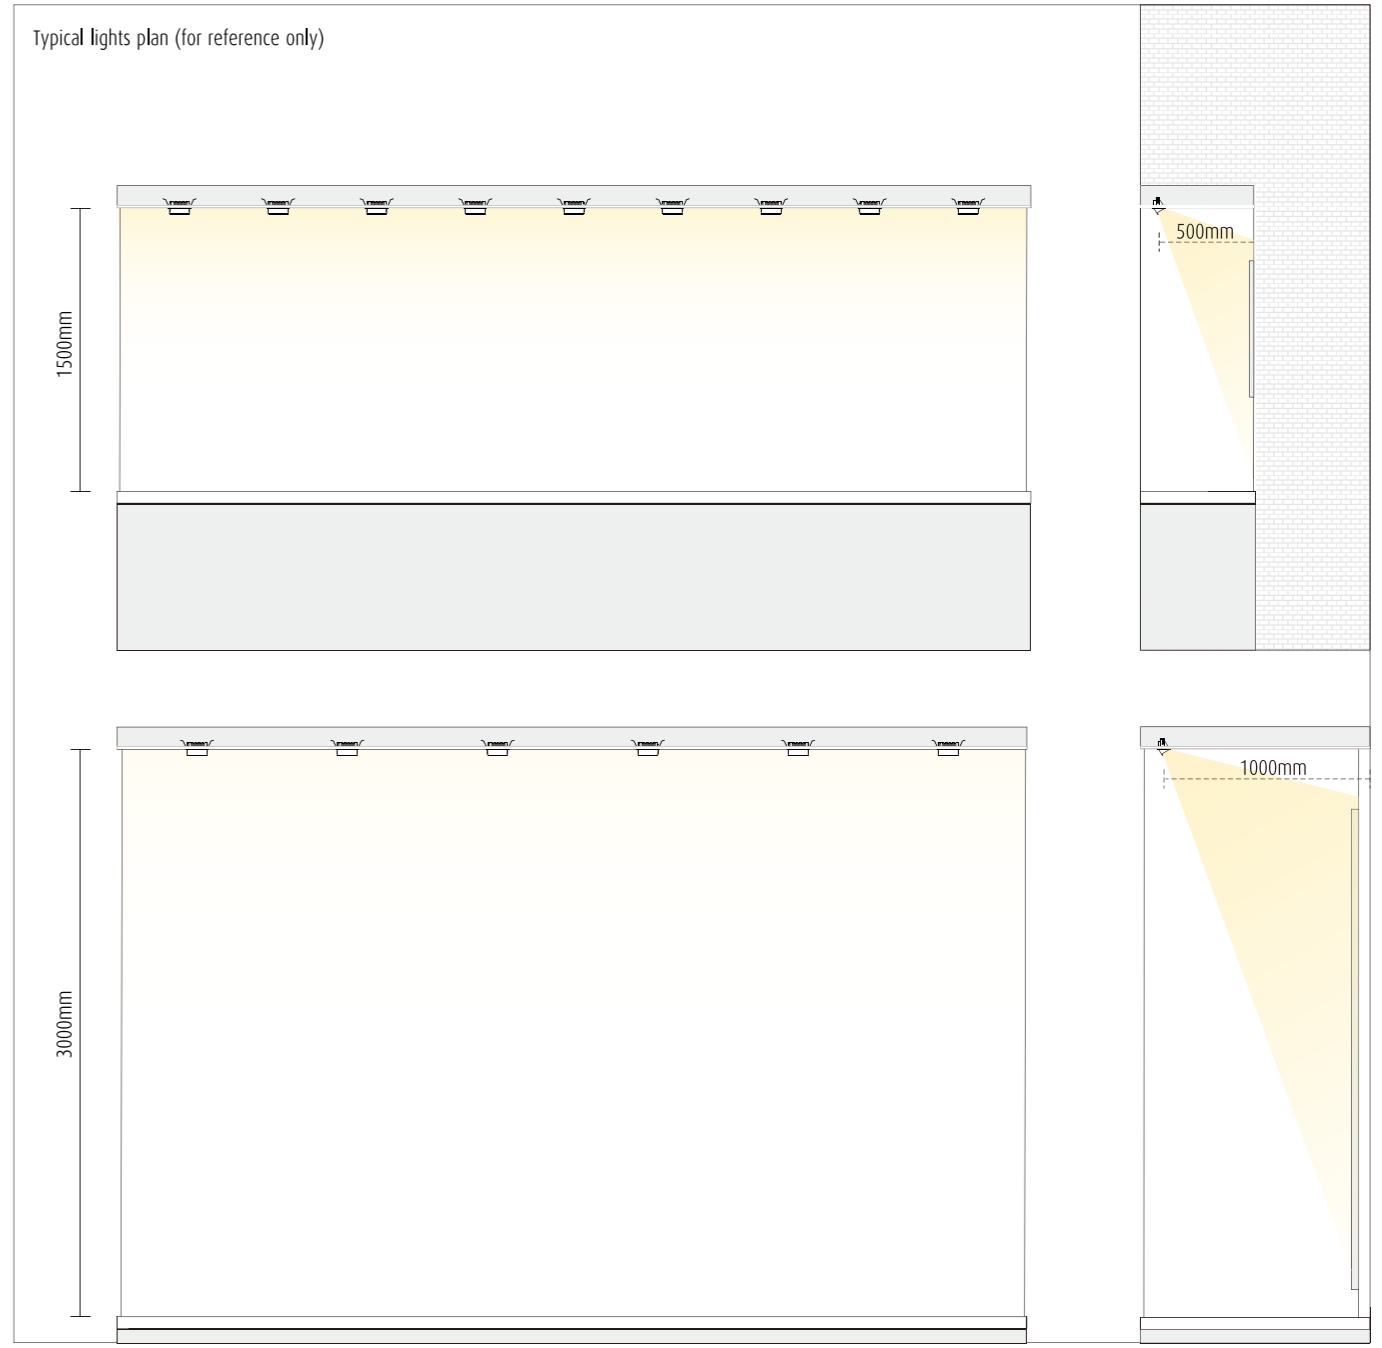

Sprite X4 Museum Cabinet Wallwasher