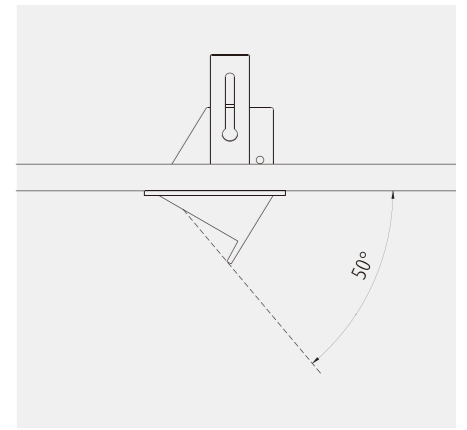

50° shading, comprehensive non-glare design. Scientific setting of the initial physical inclination, strict control of the scope of light exposure, while adding 5mm back eaves, the shading angle of X4 to

the viewer direction is close to 50°, completely eliminating the glare.