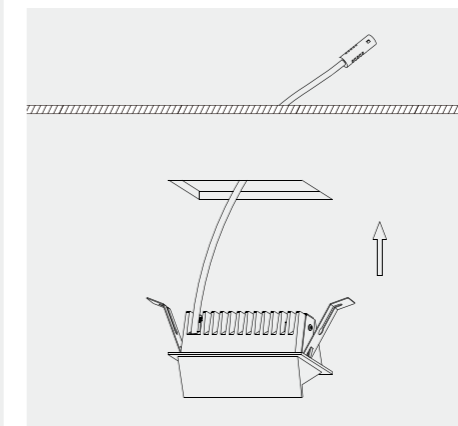

**Bright cabinet achieves overnight**

Sprite X4 is designed basing on study on a large number of open cabinet space and lighting needs, using a unique three-polarization optics, combined with

integrated optical structure. After a simple calculation, lighting designer can determine the number and location of installation, clear and bright museum open cabinets without glare immediately present.

the viewer direction is close to 50°, completely eliminating the glare.

**Easy and convenient recessed installation, fitting 1mm to 20mm cabinet ceiling.**

After many tests, the thickness and material of the elastic structure are finally determined. The