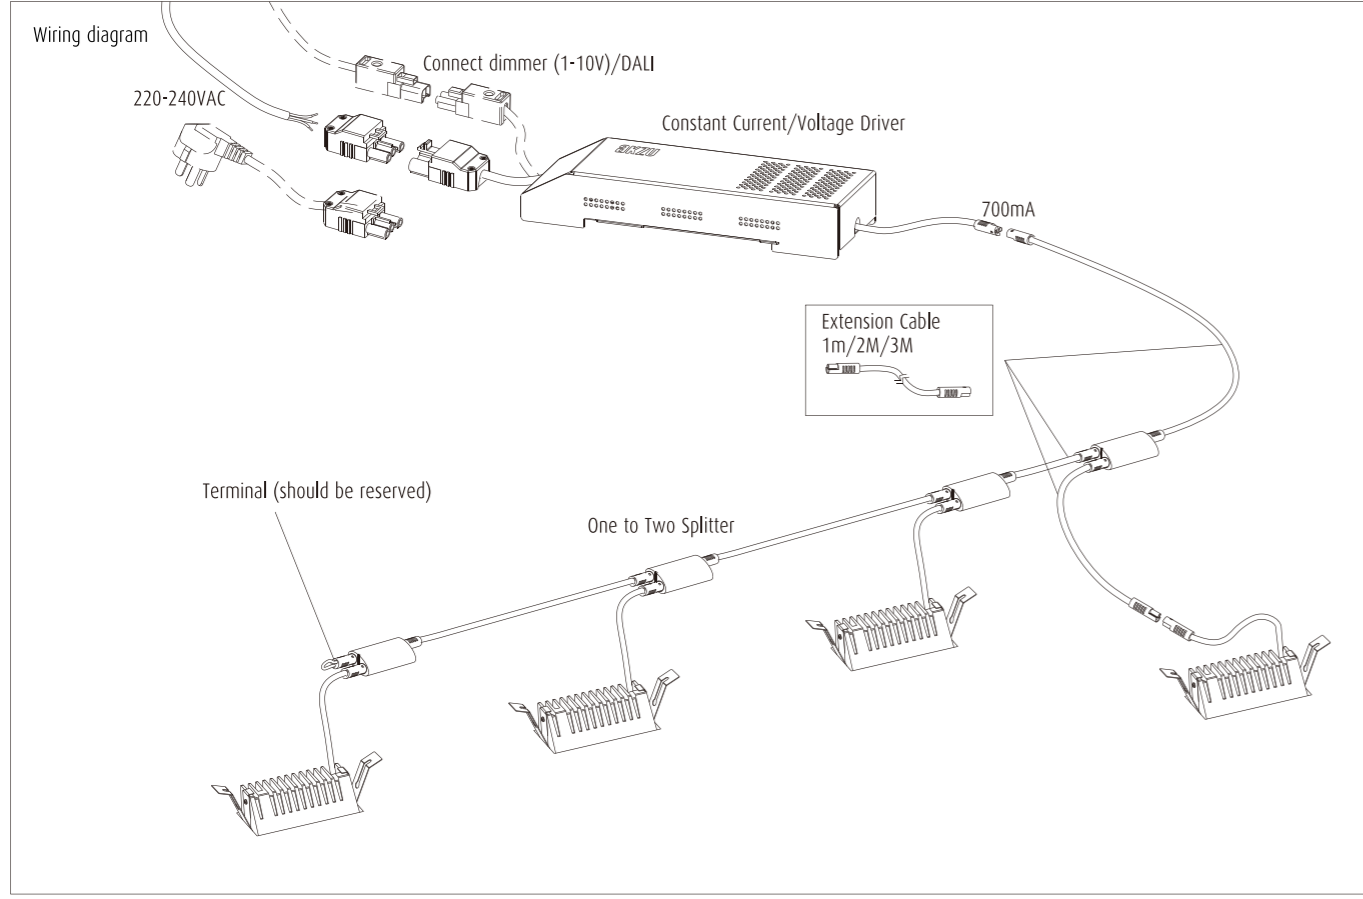

Sprite X4 Museum Cabinet Wallwasher