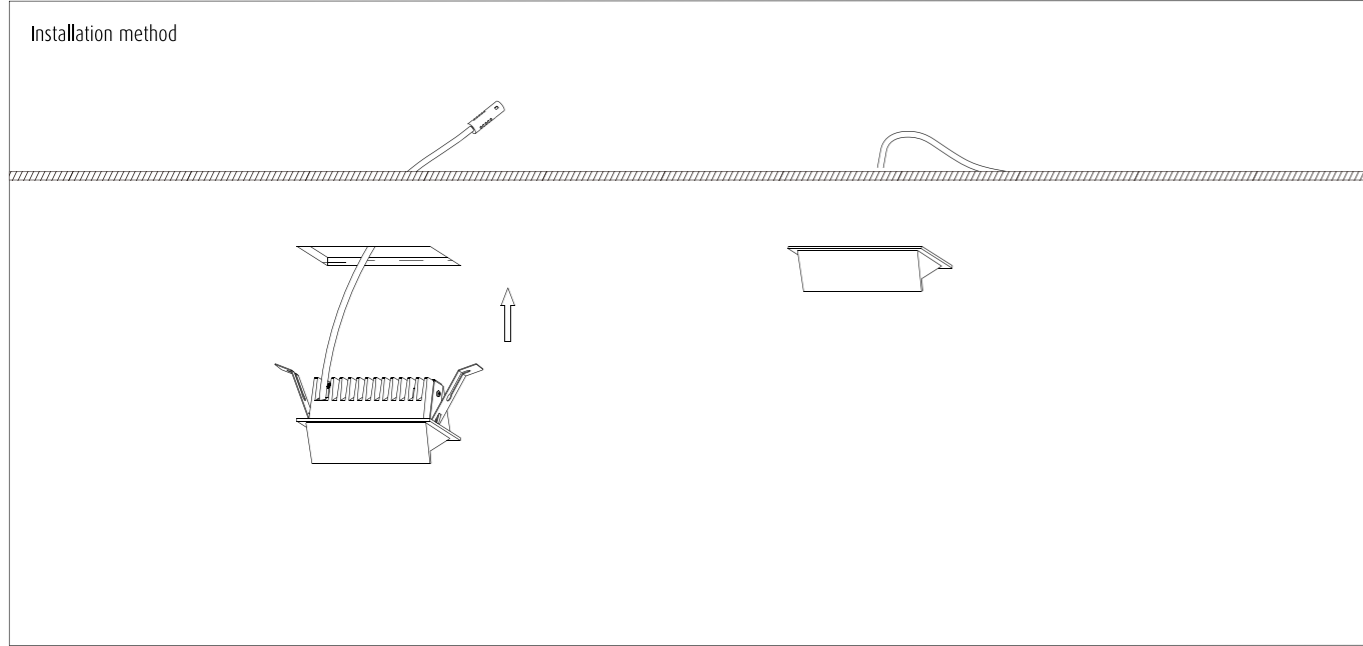

Sprite X4 Museum Cabinet Wallwasher