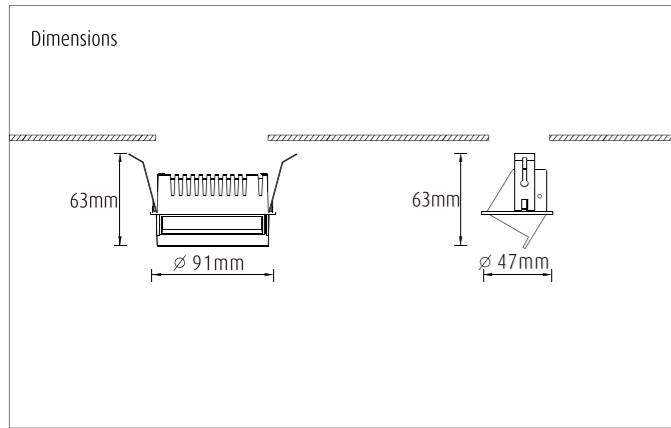

Sprite X4 Museum Cabinet Wallwasher