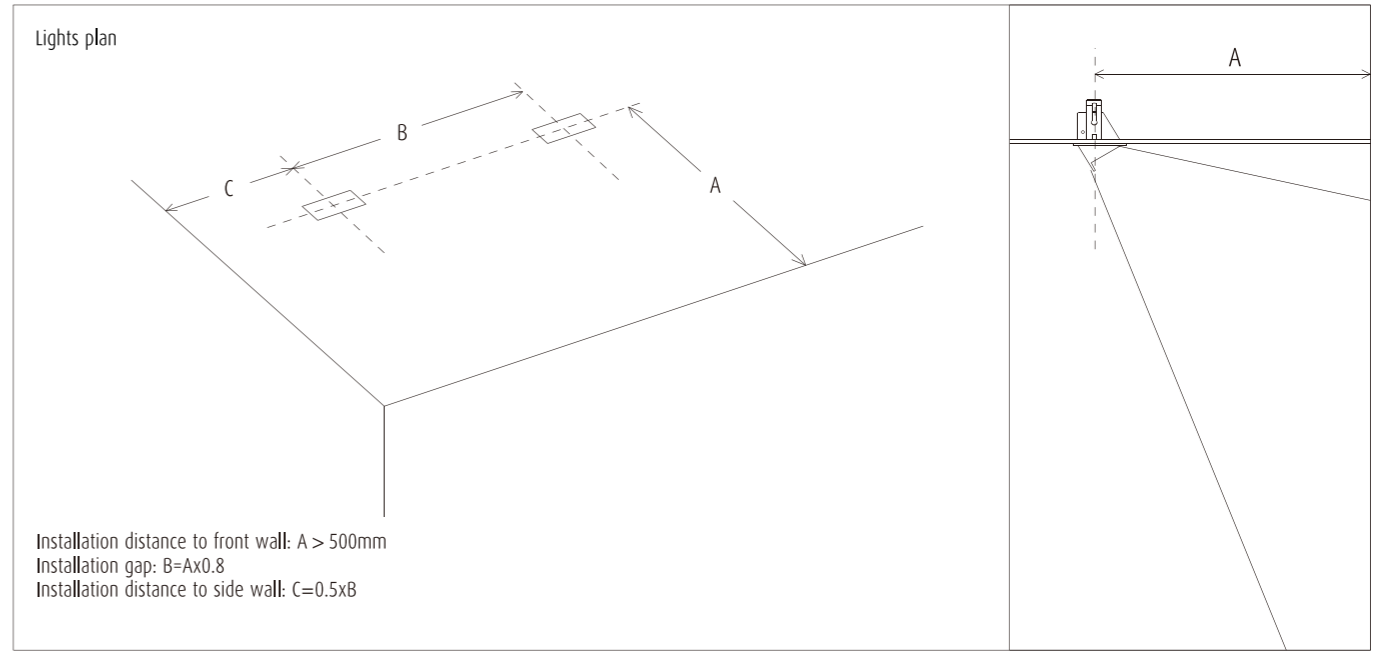

Sprite X4 Museum Cabinet Wallwasher