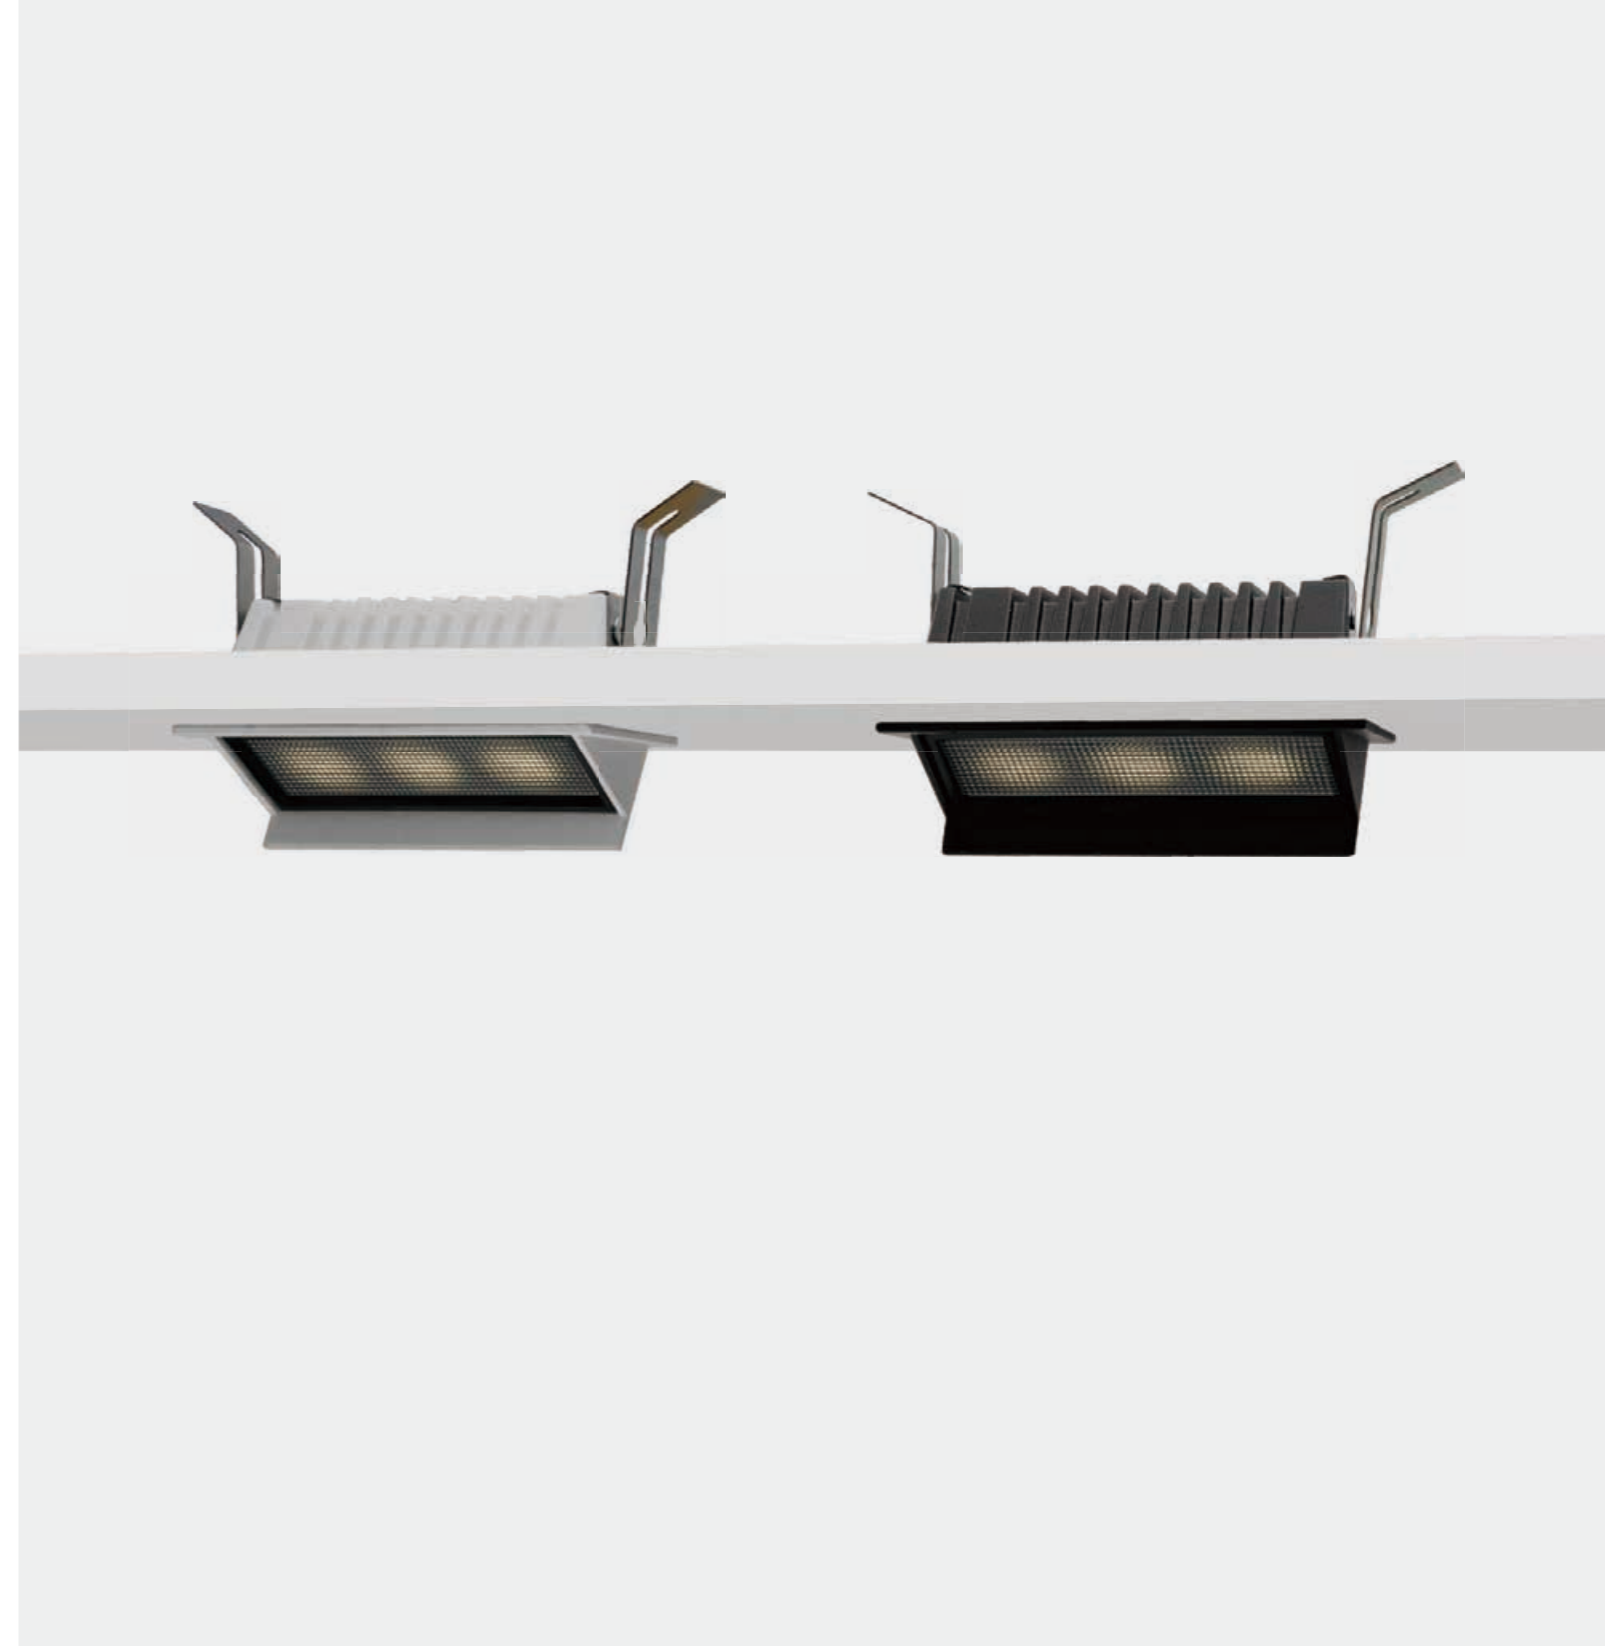

Sprite X4

Museum cabinet wallwasher.

Specifications and
lighting distribution
data

akzu.com

AKZU

Visit akzu.com for the latest product information.
For detailed product specifications and museum lighting design,
please send your kind inquiry to info@akzu.com

Collimated Light Technology
Triod optical system
Higher lighting efficiency, more lighting effects.